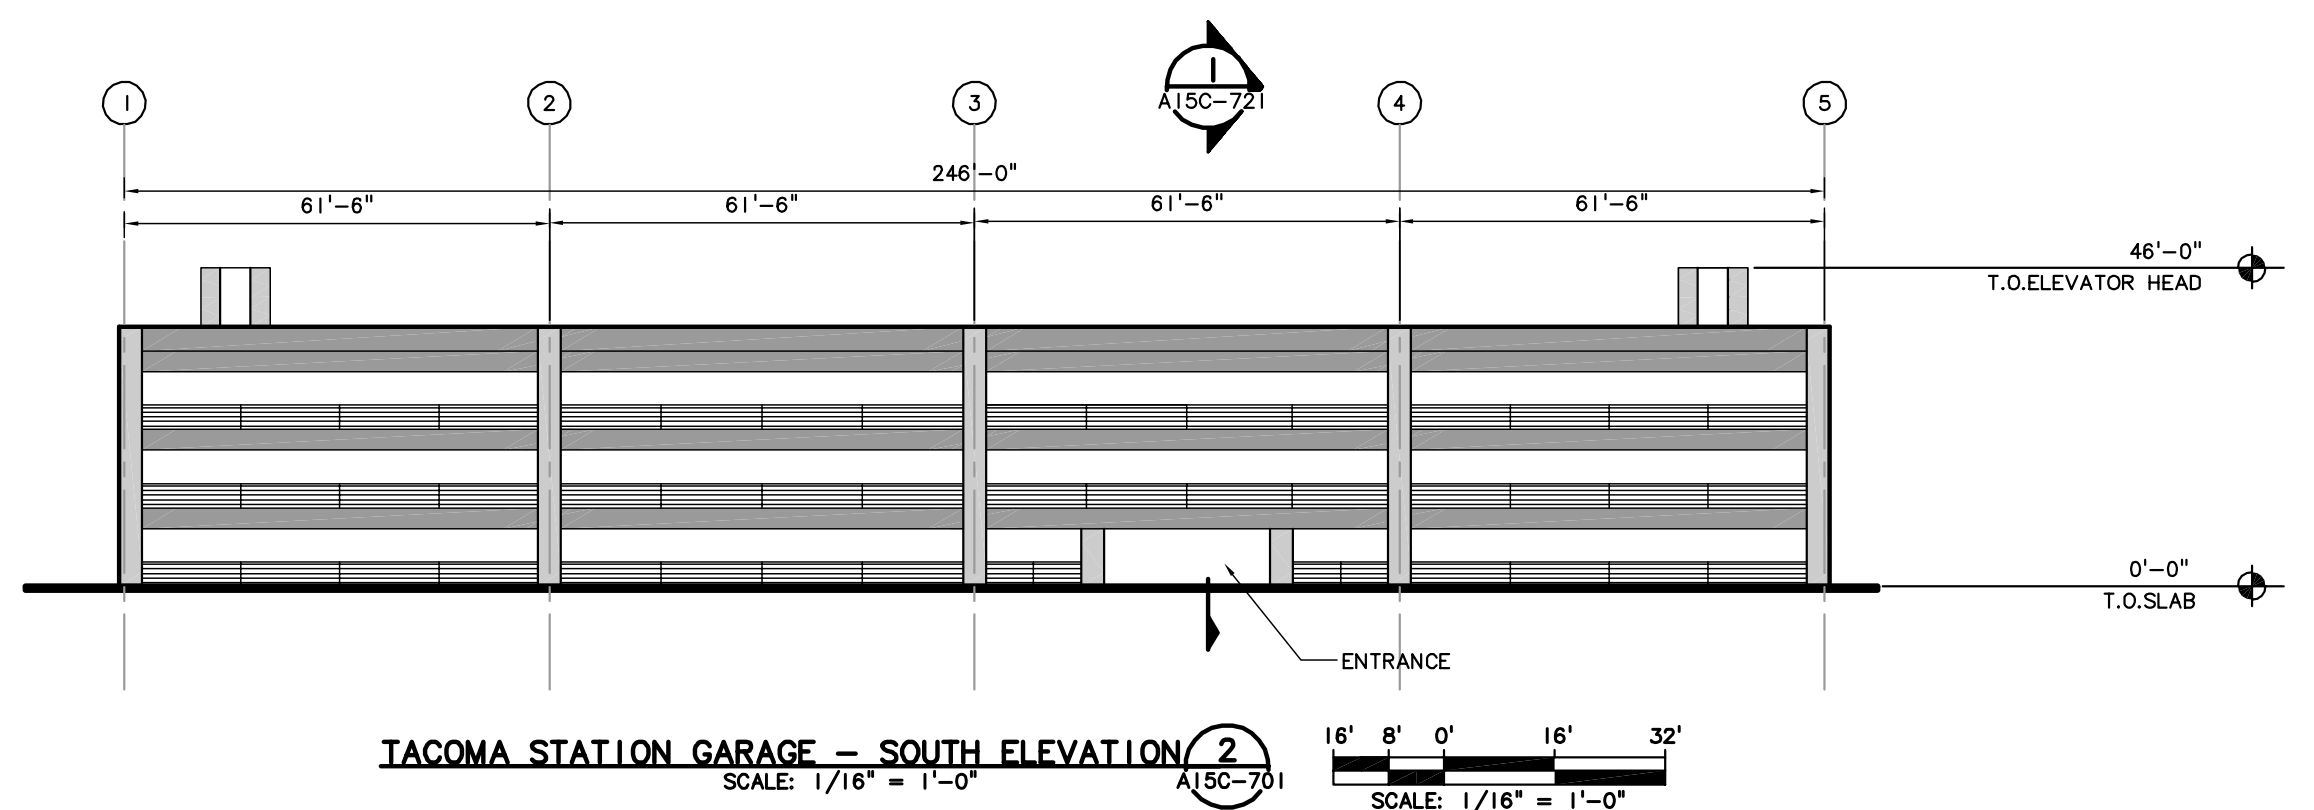

Tacoma Station Park & Ride Garage

TACOMA STATION SITE PLAN
SCALE: 1" = 50'-0"
A15C-145

TACOMA STATION GARAGE - WEST ELEVATION
SCALE: 1/16" = 1'-0"
A15C-701

TACOMA STATION GARAGE - EAST ELEVATION
SCALE: 1/16" = 1'-0"
A15C-702

TACOMA STATION GARAGE - NORTH ELEVATION
SCALE: 1/16" = 1'-0"
A15C-703

TACOMA STATION GARAGE - SOUTH ELEVATION
SCALE: 1/16" = 1'-0"
A15C-704