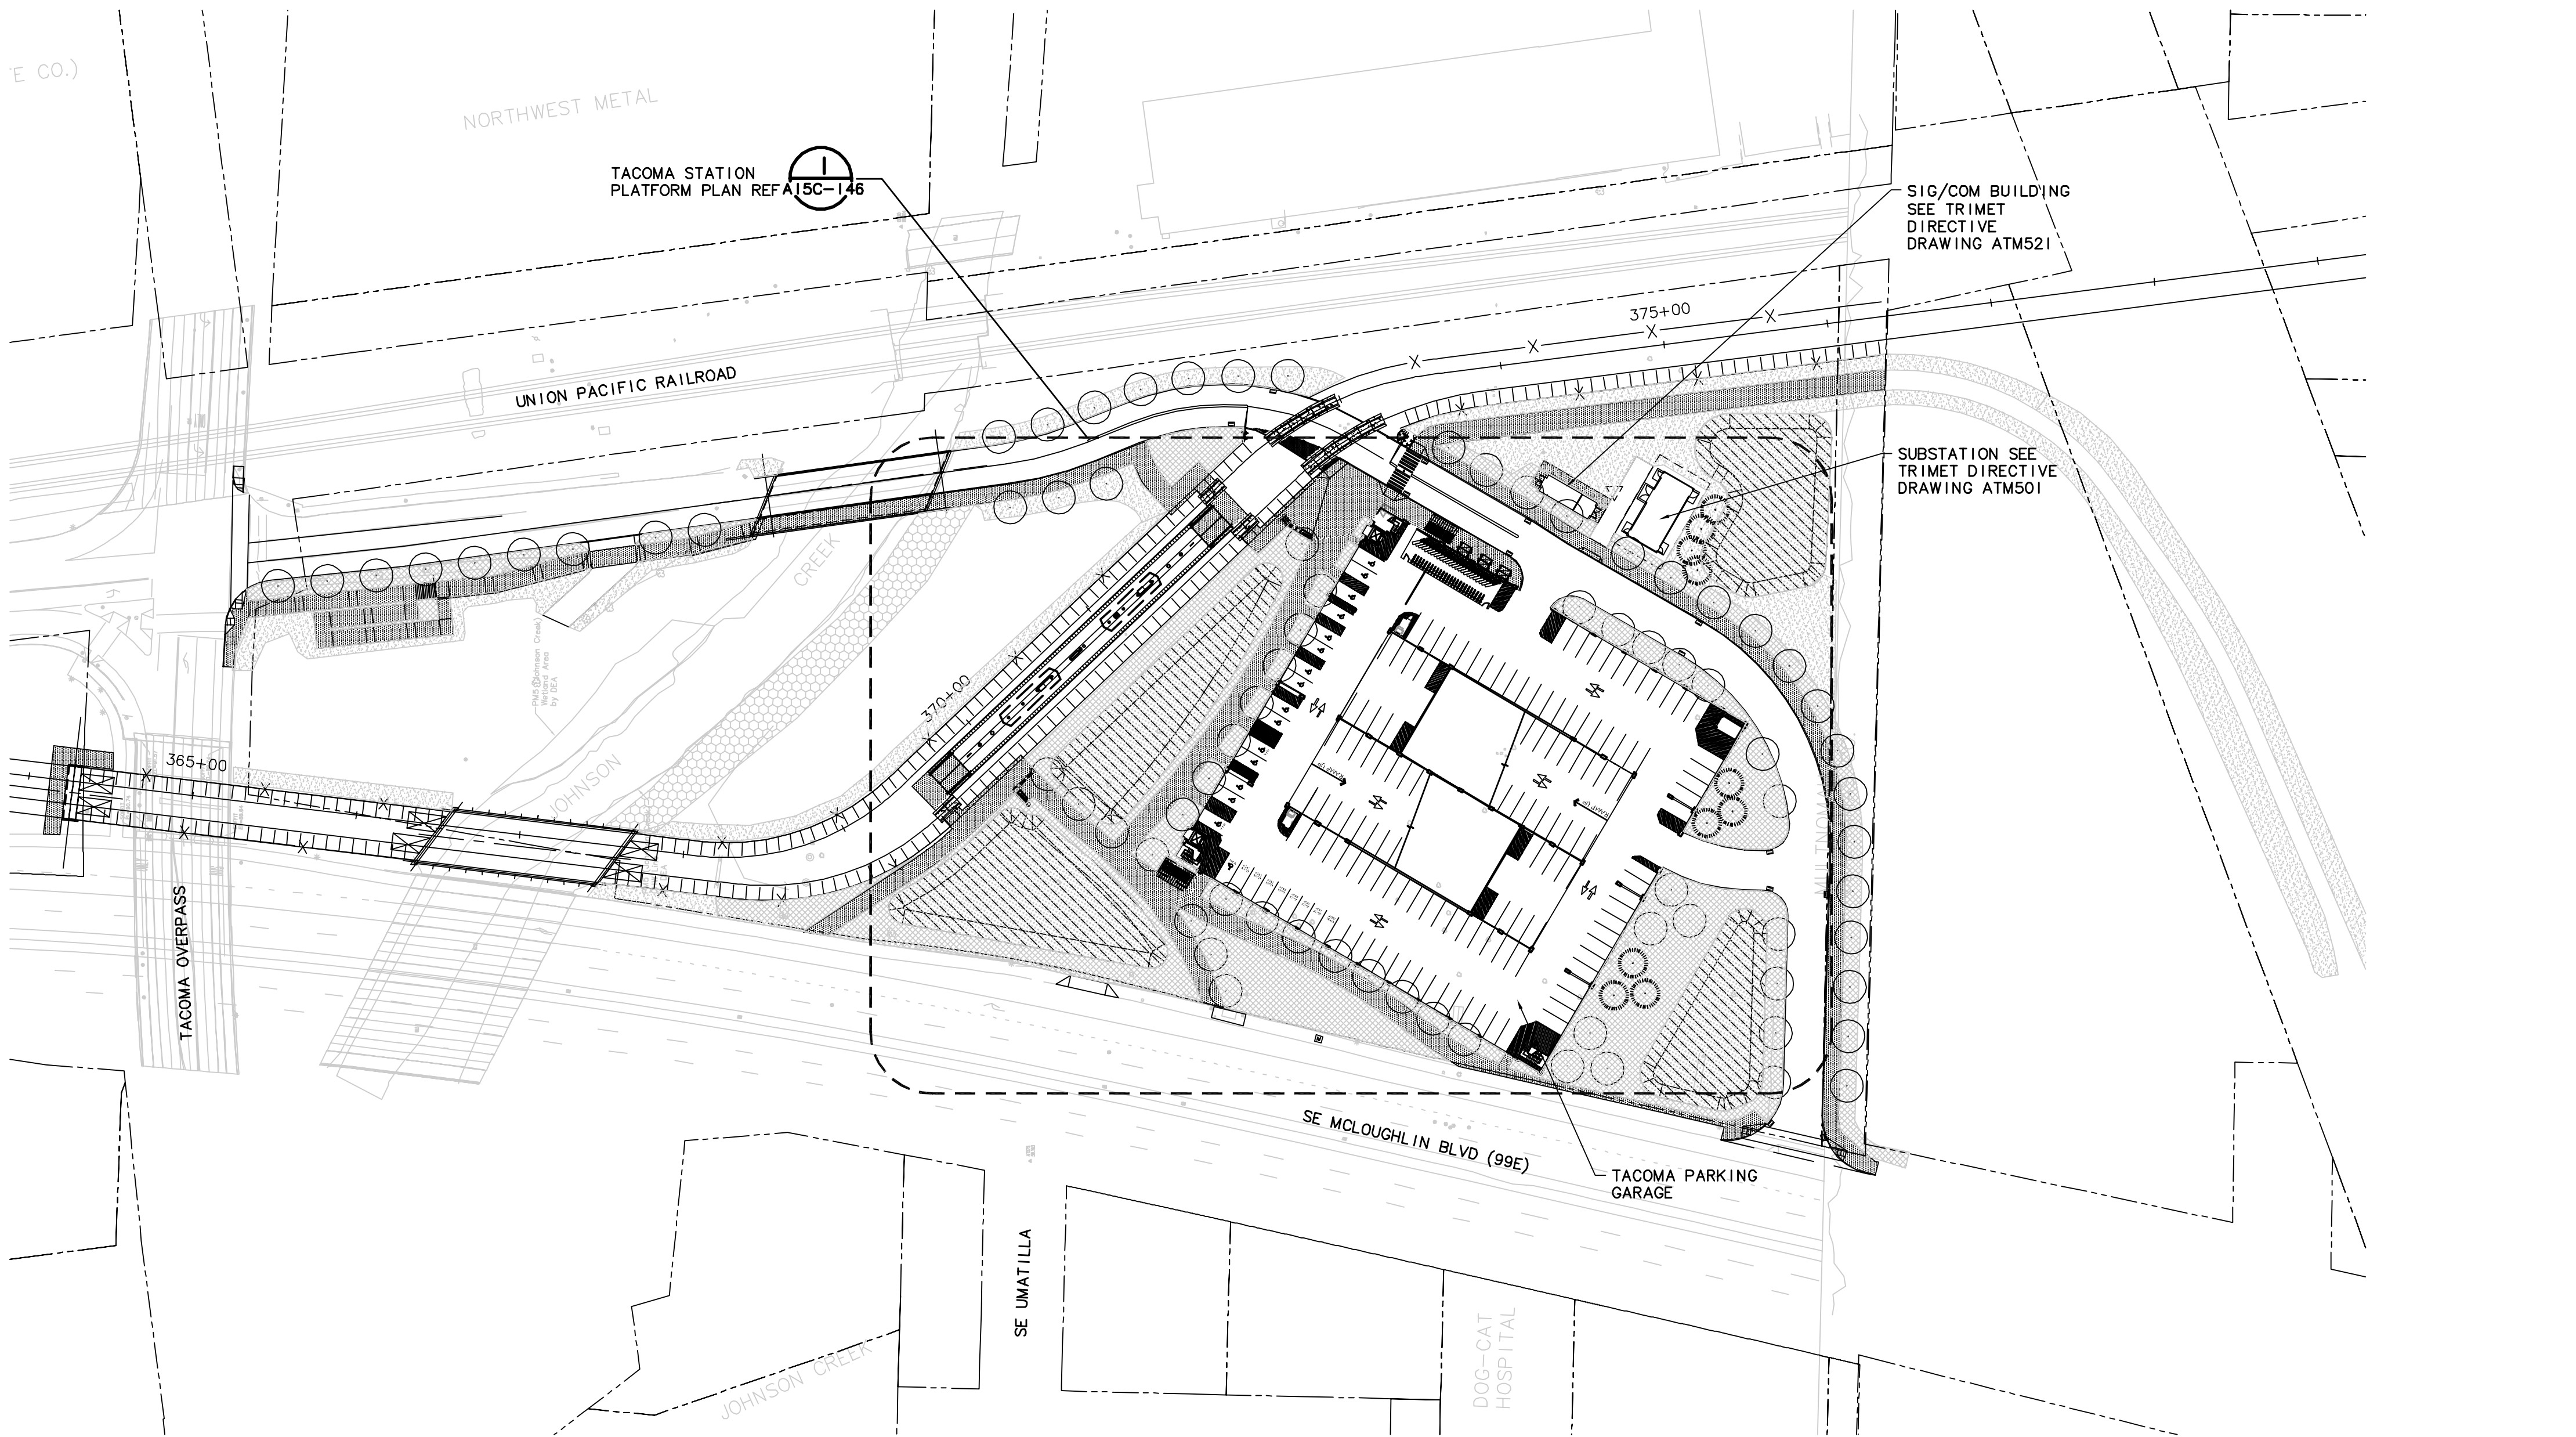

Tacoma Station Park & Ride Garage

TACOMA STATION SITE PLAN
SCALE: 1" = 50'-0"
A15C-145

TACOMA STATION GARAGE - WEST ELEVATION
SCALE: 1/16" = 1'-0"
A15C-701

TACOMA STATION GARAGE - EAST ELEVATION
SCALE: 1/16" = 1'-0"
A15C-702

TACOMA STATION GARAGE - NORTH ELEVATION
SCALE: 1/16" = 1'-0"
A15C-703

TACOMA STATION GARAGE - SOUTH ELEVATION
SCALE: 1/16" = 1'-0"
A15C-704