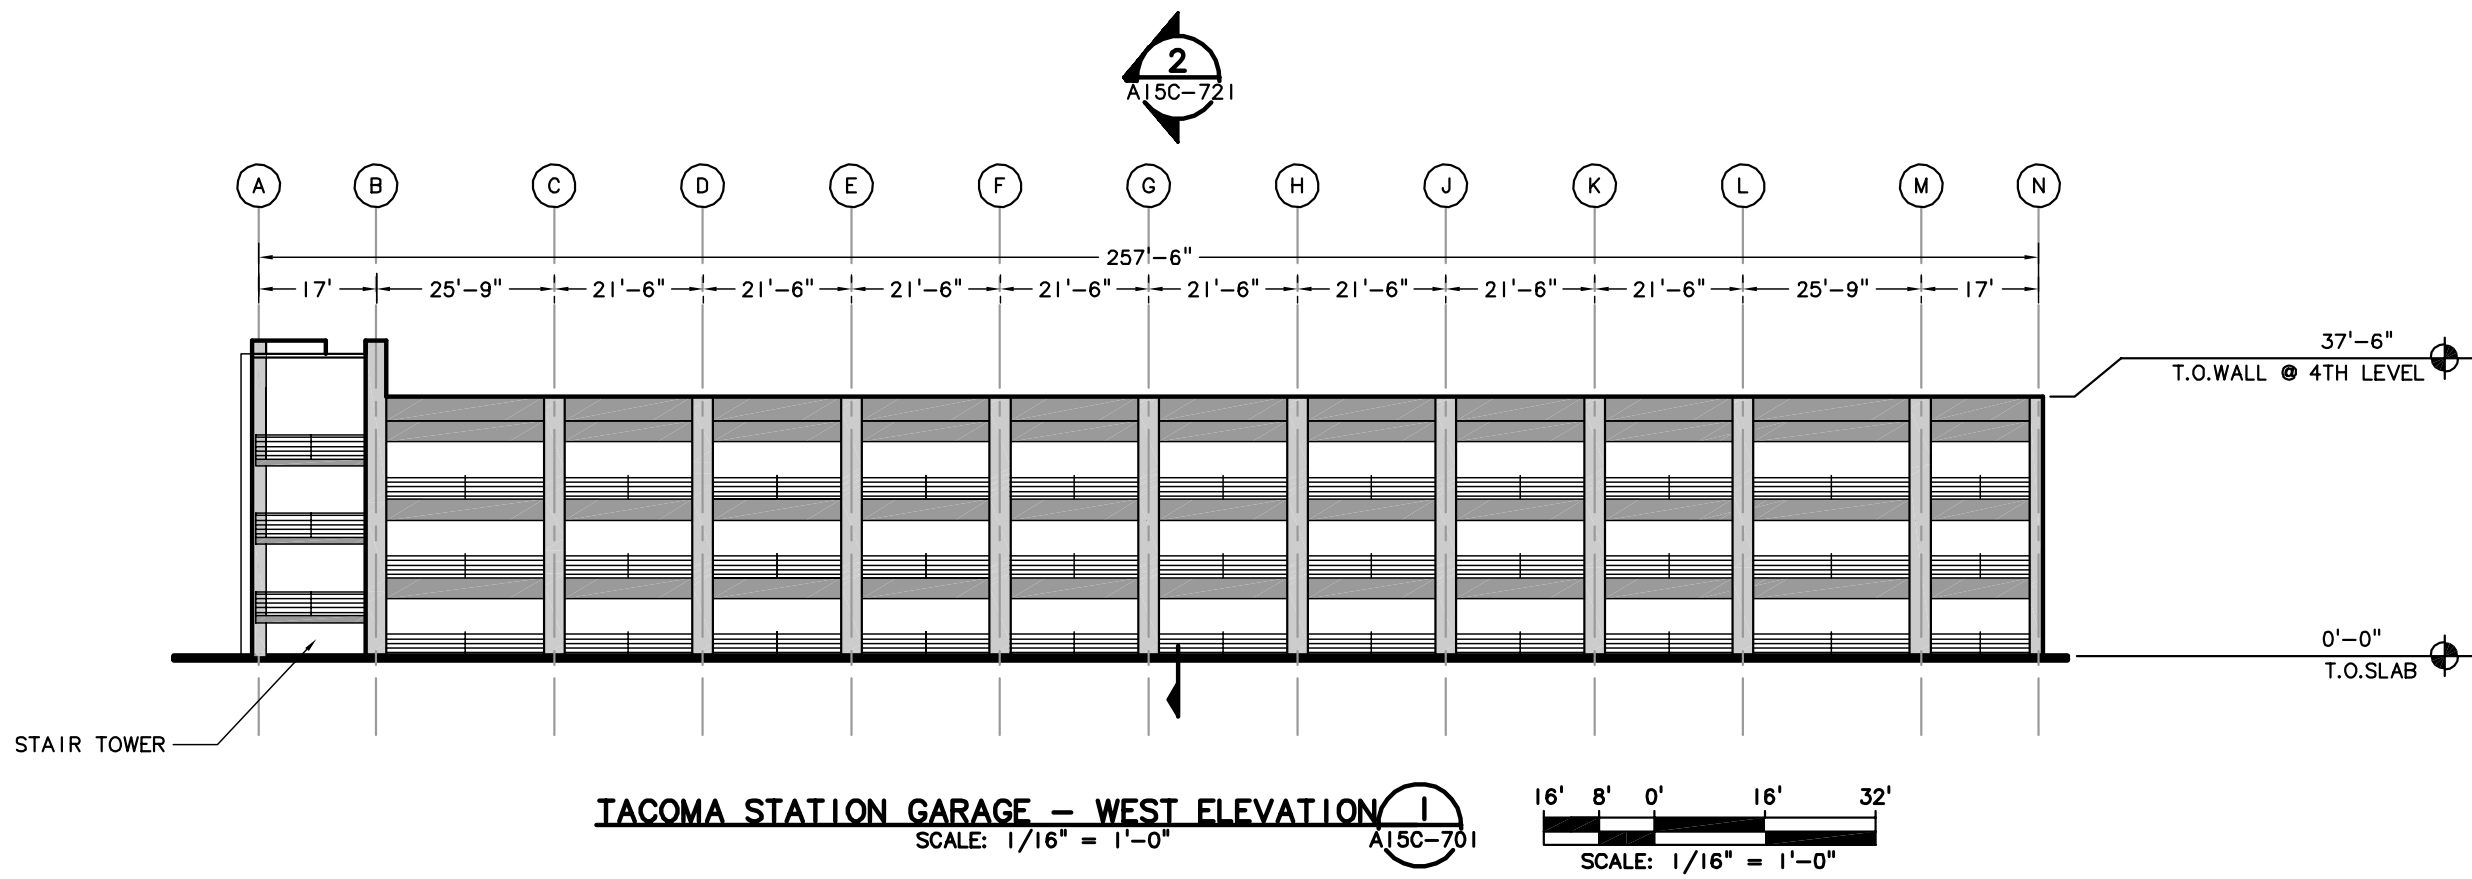

Tacoma Station Park & Ride Garage

TACOMA STATION SITE PLAN
SCALE: 1" = 50'-0"
A15C-145

TACOMA STATION GARAGE - WEST ELEVATION
SCALE: 1/16" = 1'-0"
A15C-701

TACOMA STATION GARAGE - EAST ELEVATION
SCALE: 1/16" = 1'-0"
A15C-702

TACOMA STATION GARAGE - NORTH ELEVATION
SCALE: 1/16" = 1'-0"
A15C-703

TACOMA STATION GARAGE - SOUTH ELEVATION
SCALE: 1/16" = 1'-0"
A15C-704