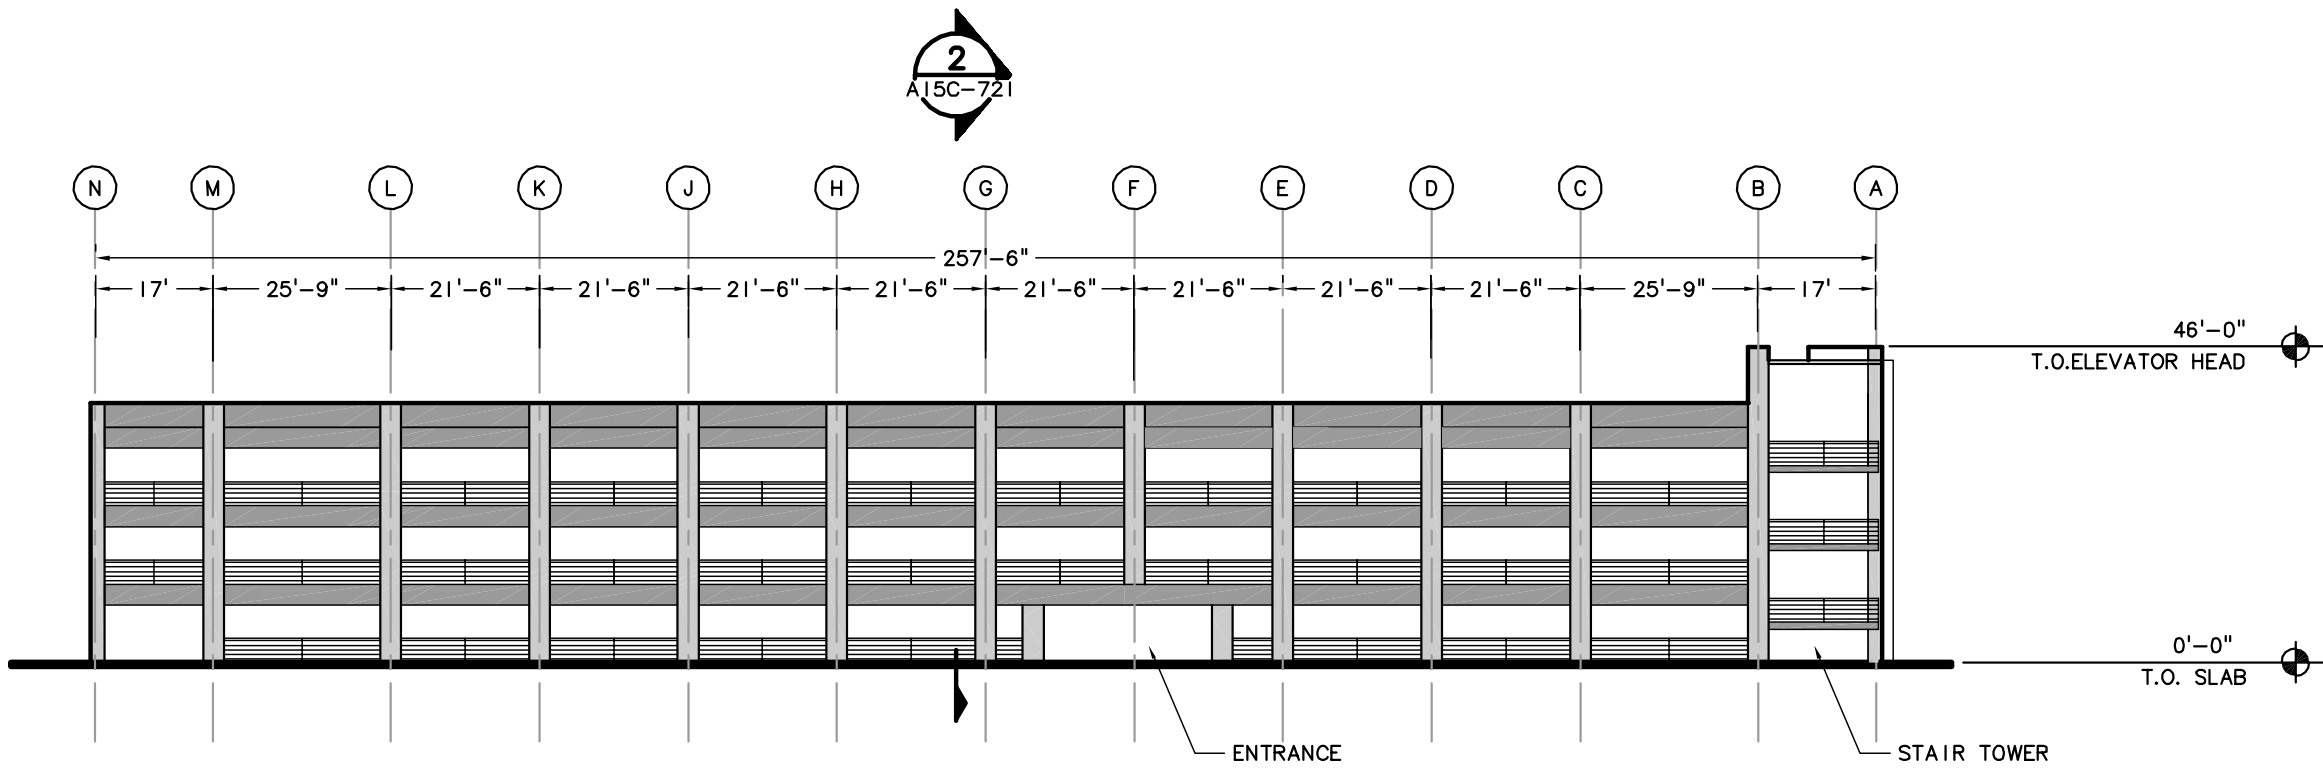

Tacoma Station Park & Ride Garage

TACOMA STATION SITE PLAN
SCALE: 1" = 50'-0"
A15C-145

TACOMA STATION GARAGE - WEST ELEVATION
SCALE: 1/16" = 1'-0"
A15C-701

TACOMA STATION GARAGE - EAST ELEVATION
SCALE: 1/16" = 1'-0"
A15C-702

TACOMA STATION GARAGE - NORTH ELEVATION
SCALE: 1/16" = 1'-0"
A15C-703

TACOMA STATION GARAGE - SOUTH ELEVATION
SCALE: 1/16" = 1'-0"
A15C-704