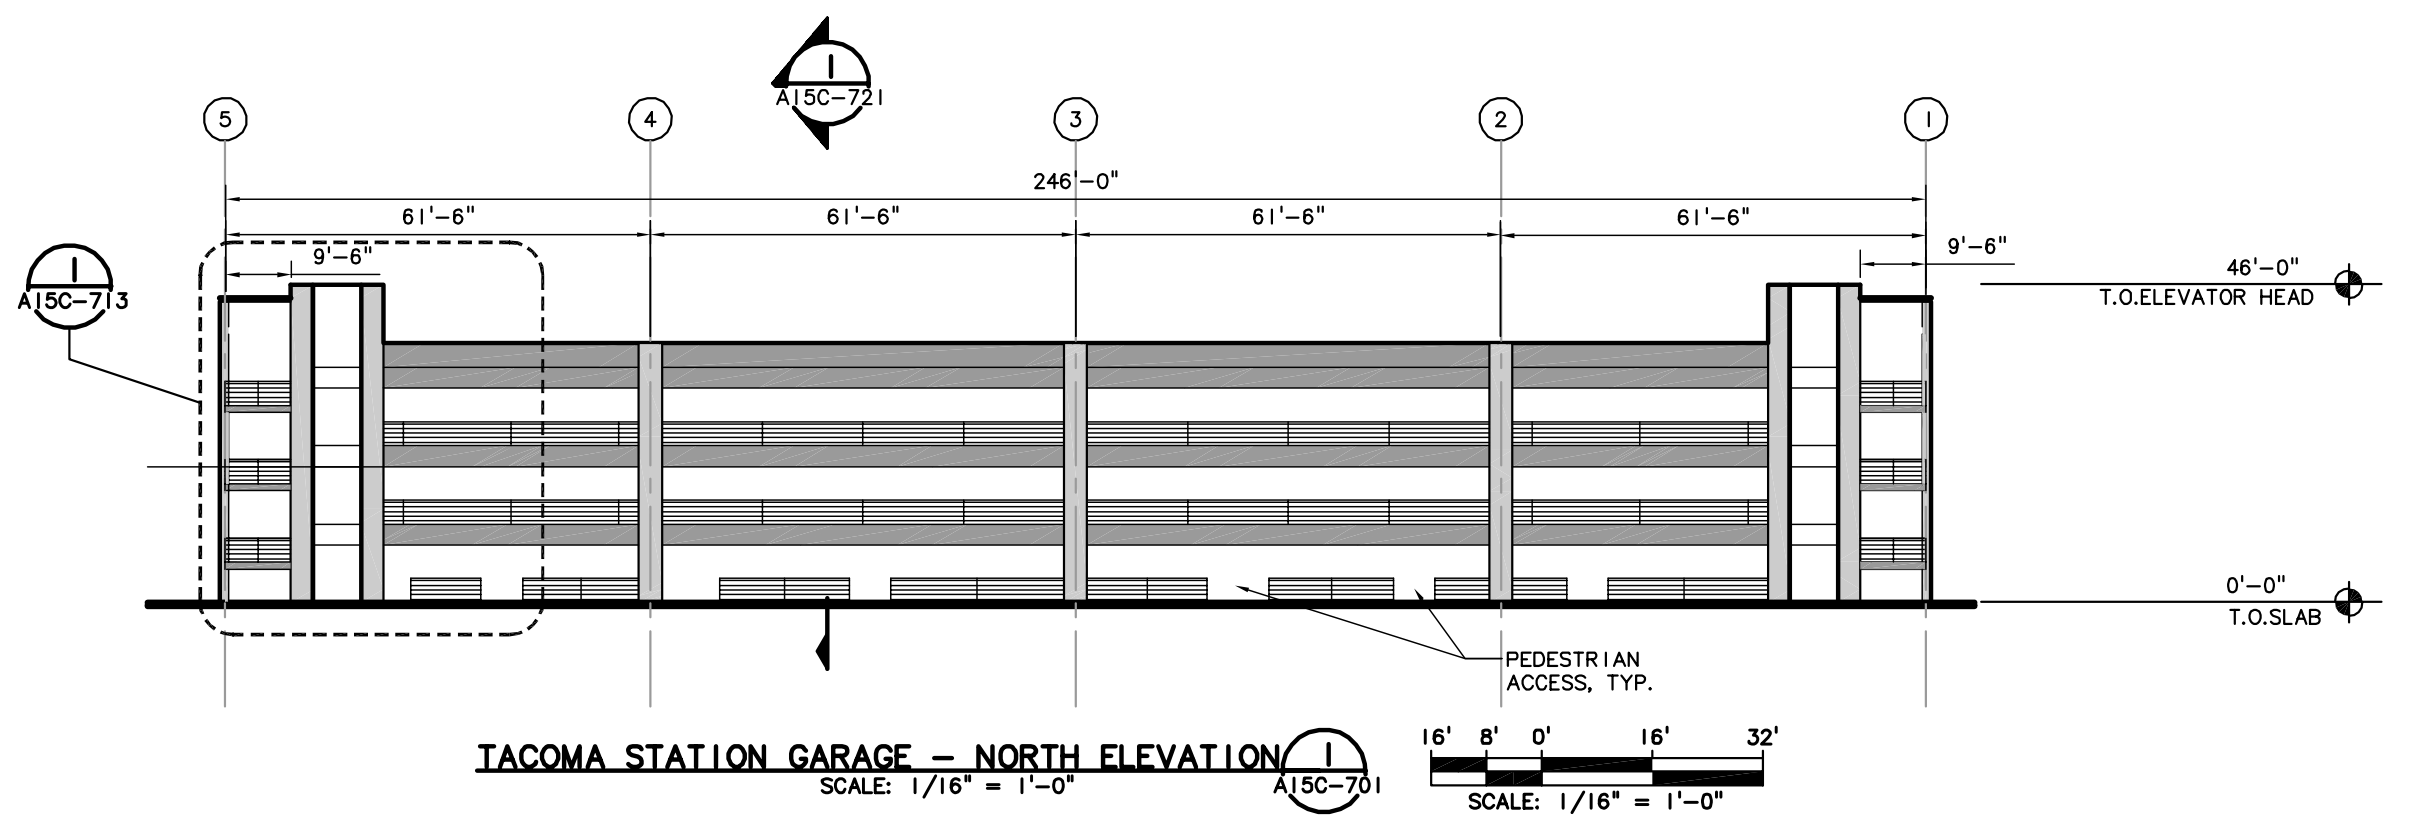

Tacoma Station Park & Ride Garage

TACOMA STATION SITE PLAN
SCALE: 1" = 50'-0"
A15C-145

TACOMA STATION GARAGE - WEST ELEVATION
SCALE: 1/16" = 1'-0"
A15C-701

TACOMA STATION GARAGE - EAST ELEVATION
SCALE: 1/16" = 1'-0"
A15C-702

TACOMA STATION GARAGE - NORTH ELEVATION
SCALE: 1/16" = 1'-0"
A15C-703

TACOMA STATION GARAGE - SOUTH ELEVATION
SCALE: 1/16" = 1'-0"
A15C-704