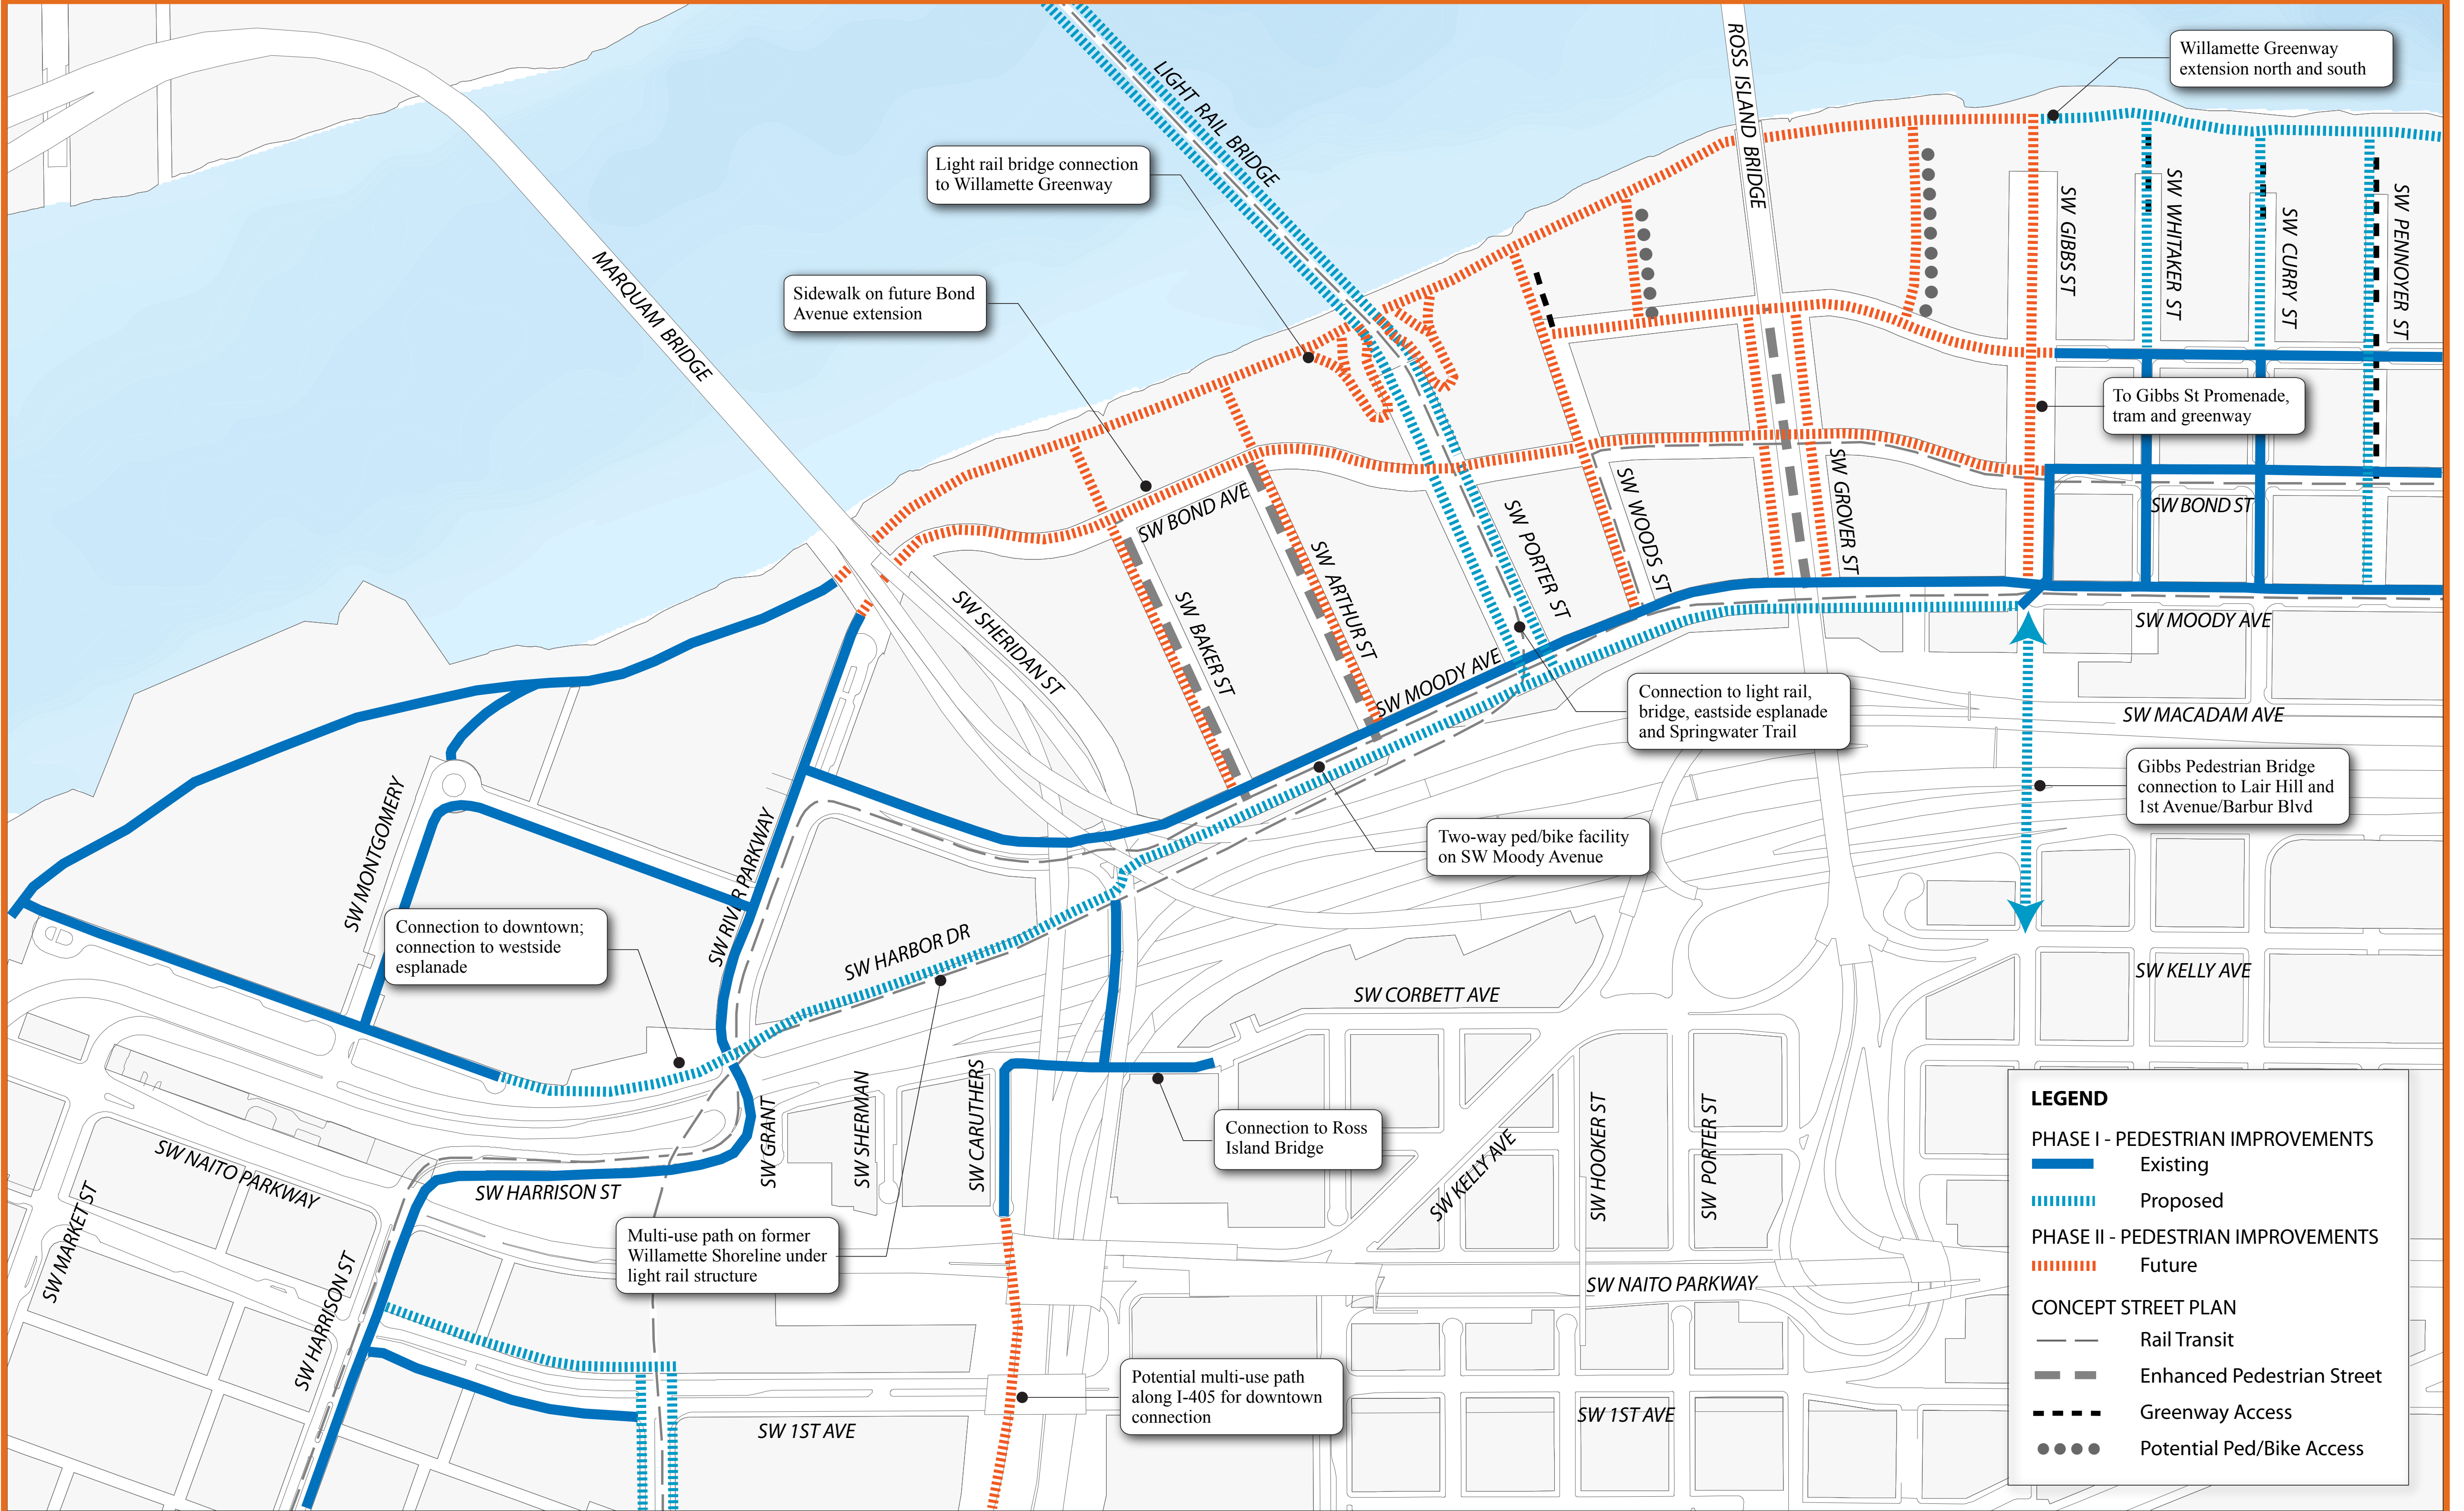

SOUTH WATERFRONT DISTRICT STREET PLAN - CRITERIA AND STANDARDS
BIKE FACILITIES AND NETWORK CONNECTIONS

SOUTH WATERFRONT DISTRICT STREET PLAN - CRITERIA AND STANDARDS
PEDESTRIAN FACILITIES AND NETWORK CONNECTIONS