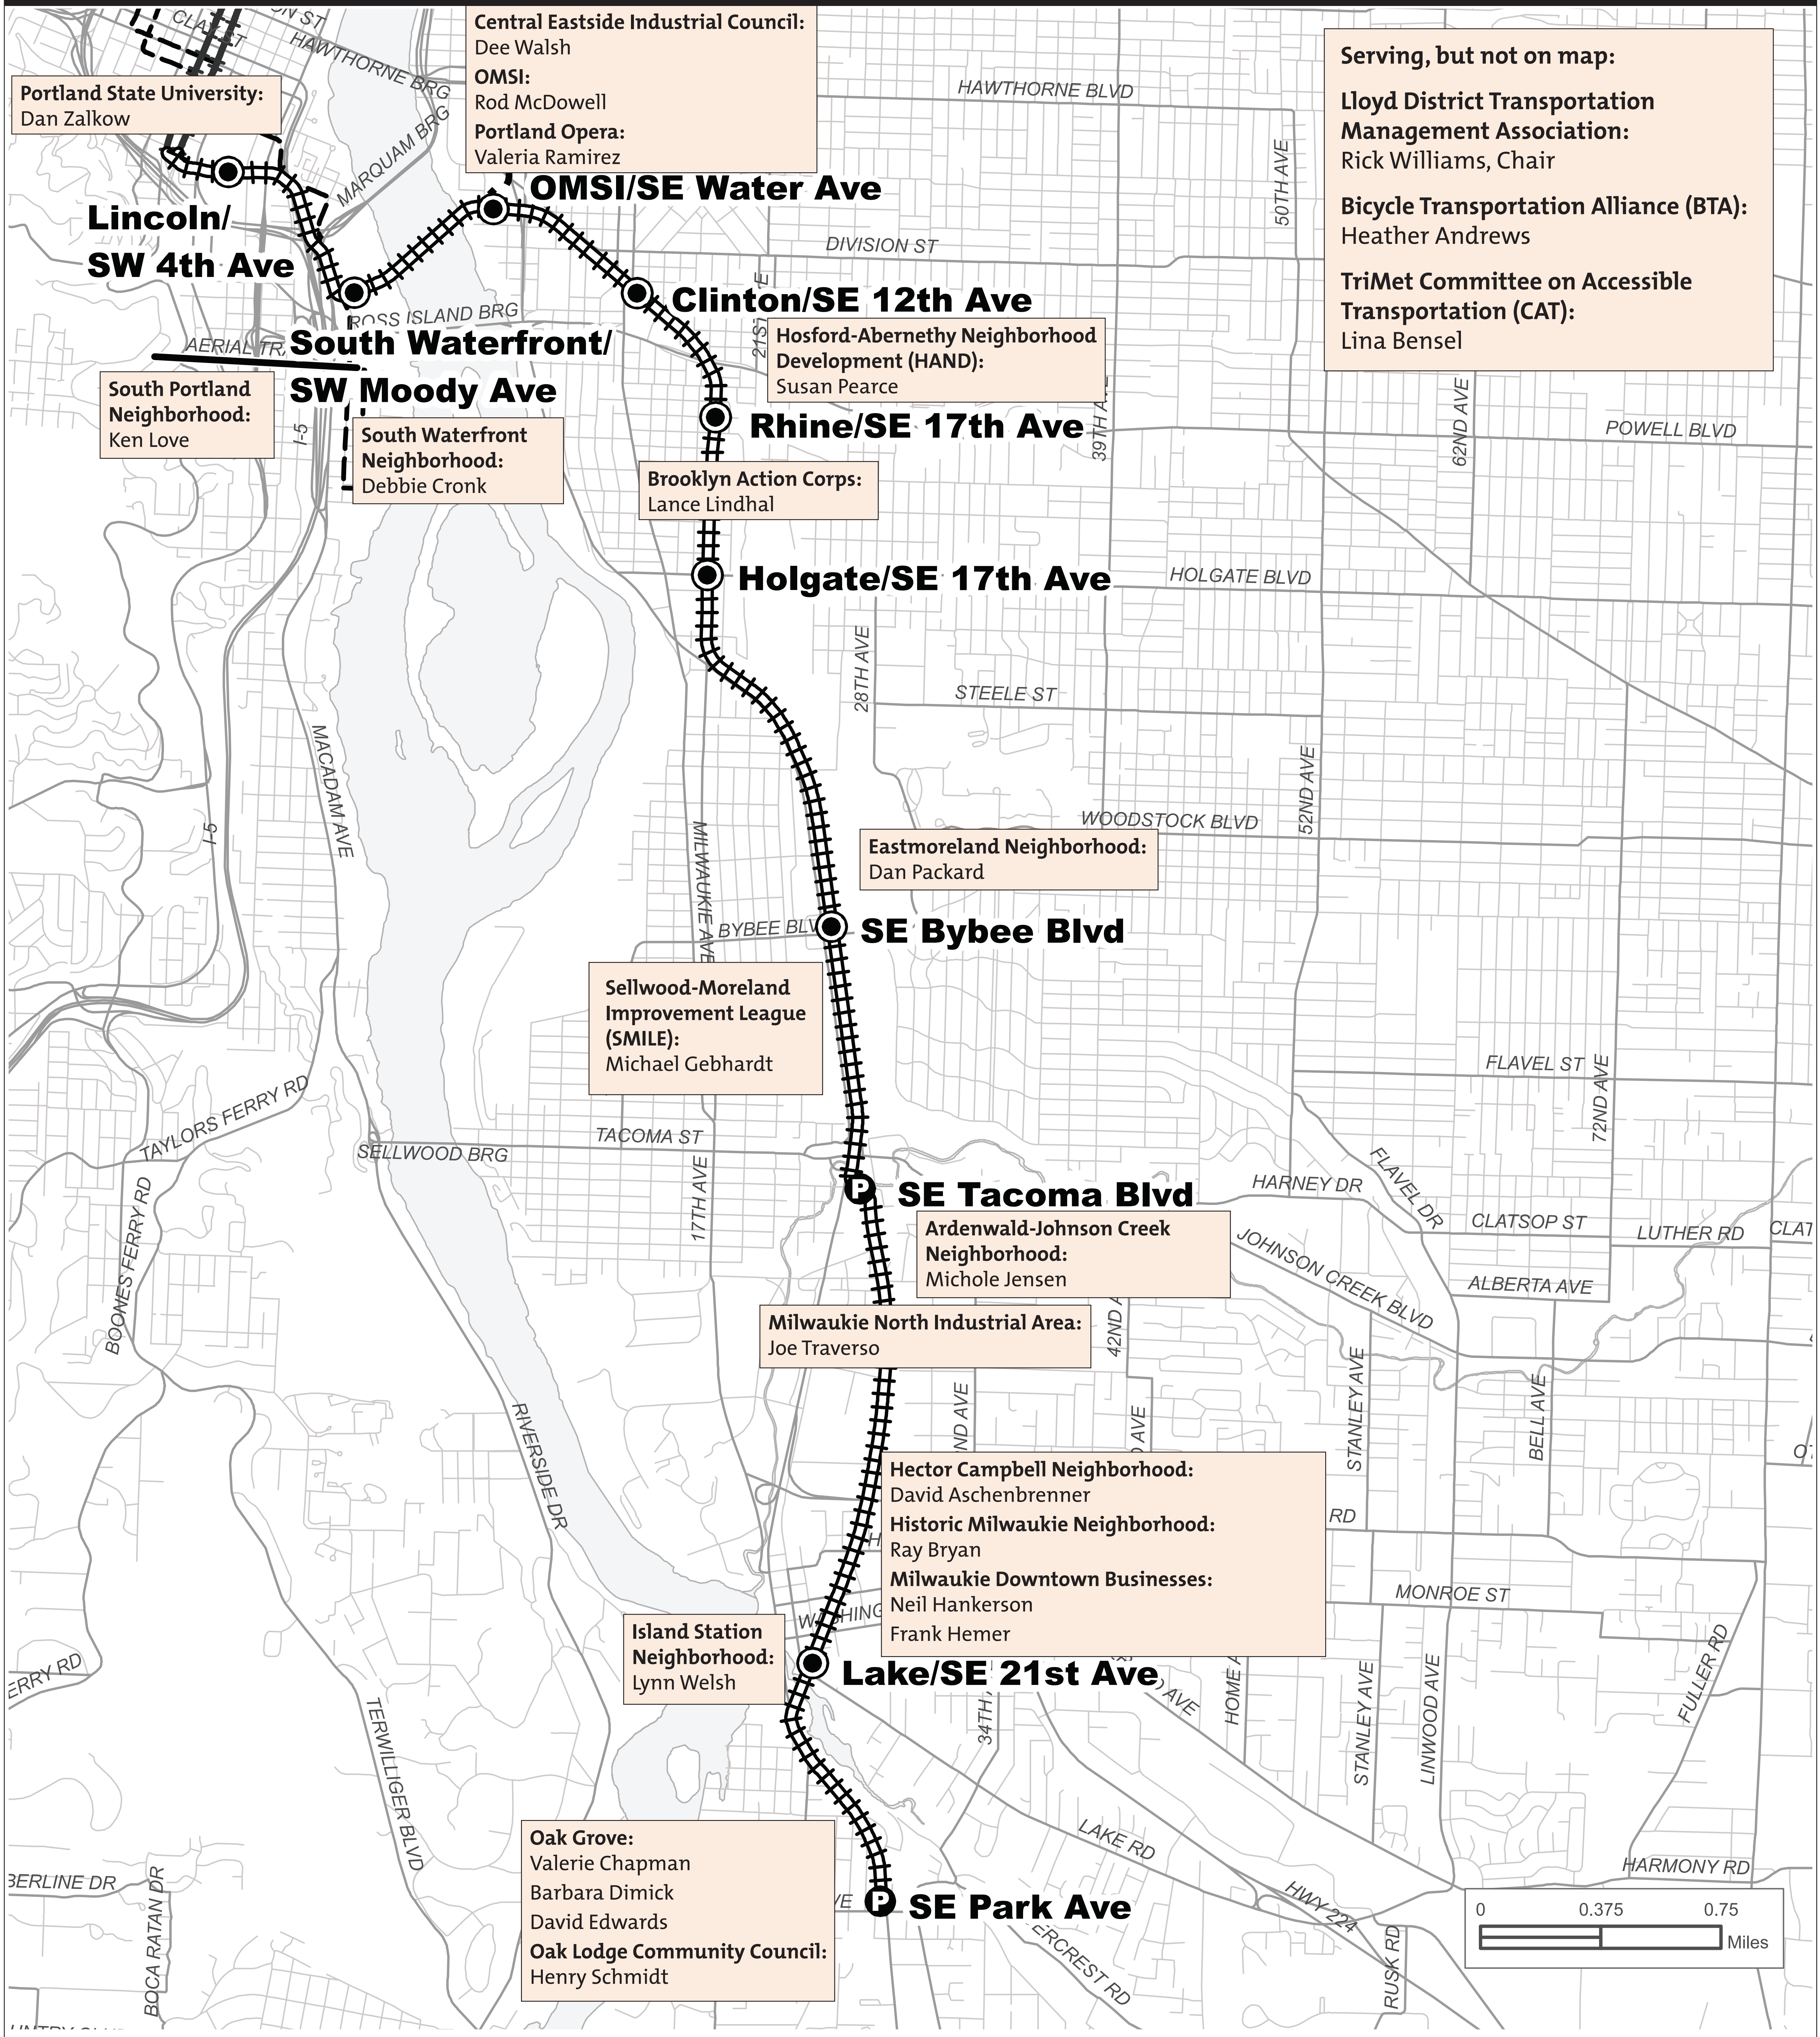

Citizens Advisory Committee Member Representation

Portland State University:
Dan Zalkow

Central Eastside Industrial Council:
Dee Walsh
OMSI:
Rod McDowell
Portland Opera:
Valeria Ramirez

Serving, but not on map:
Lloyd District Transportation Management Association:
Rick Williams, Chair
Bicycle Transportation Alliance (BTA):
Heather Andrews
TriMet Committee on Accessible Transportation (CAT):
Lina Bensel

**Lincoln/
SW 4th Ave**

**South Waterfront/
SW Moody Ave**

South Portland Neighborhood:
Ken Love

South Waterfront Neighborhood:
Debbie Cronk

OMSI/SE Water Ave

Clinton/SE 12th Ave

Hosford-Abernethy Neighborhood Development (HAND):
Susan Pearce

Rhine/SE 17th Ave

Brooklyn Action Corps:
Lance Lindhal

Holgate/SE 17th Ave

Eastmoreland Neighborhood:
Dan Packard

SE Bybee Blvd

Sellwood-Moreland Improvement League (SMILE):
Michael Gebhardt

SE Tacoma Blvd

Ardenwald-Johnson Creek Neighborhood:
Michole Jensen

Milwaukie North Industrial Area:
Joe Traverso

Hector Campbell Neighborhood:
David Aschenbrenner
Historic Milwaukie Neighborhood:
Ray Bryan
Milwaukie Downtown Businesses:
Neil Hankerson
Frank Hemer

Island Station Neighborhood:
Lynn Welsh

Lake/SE 21st Ave

Oak Grove:
Valerie Chapman
Barbara Dimick
David Edwards
Oak Lodge Community Council:
Henry Schmidt

SE Park Ave