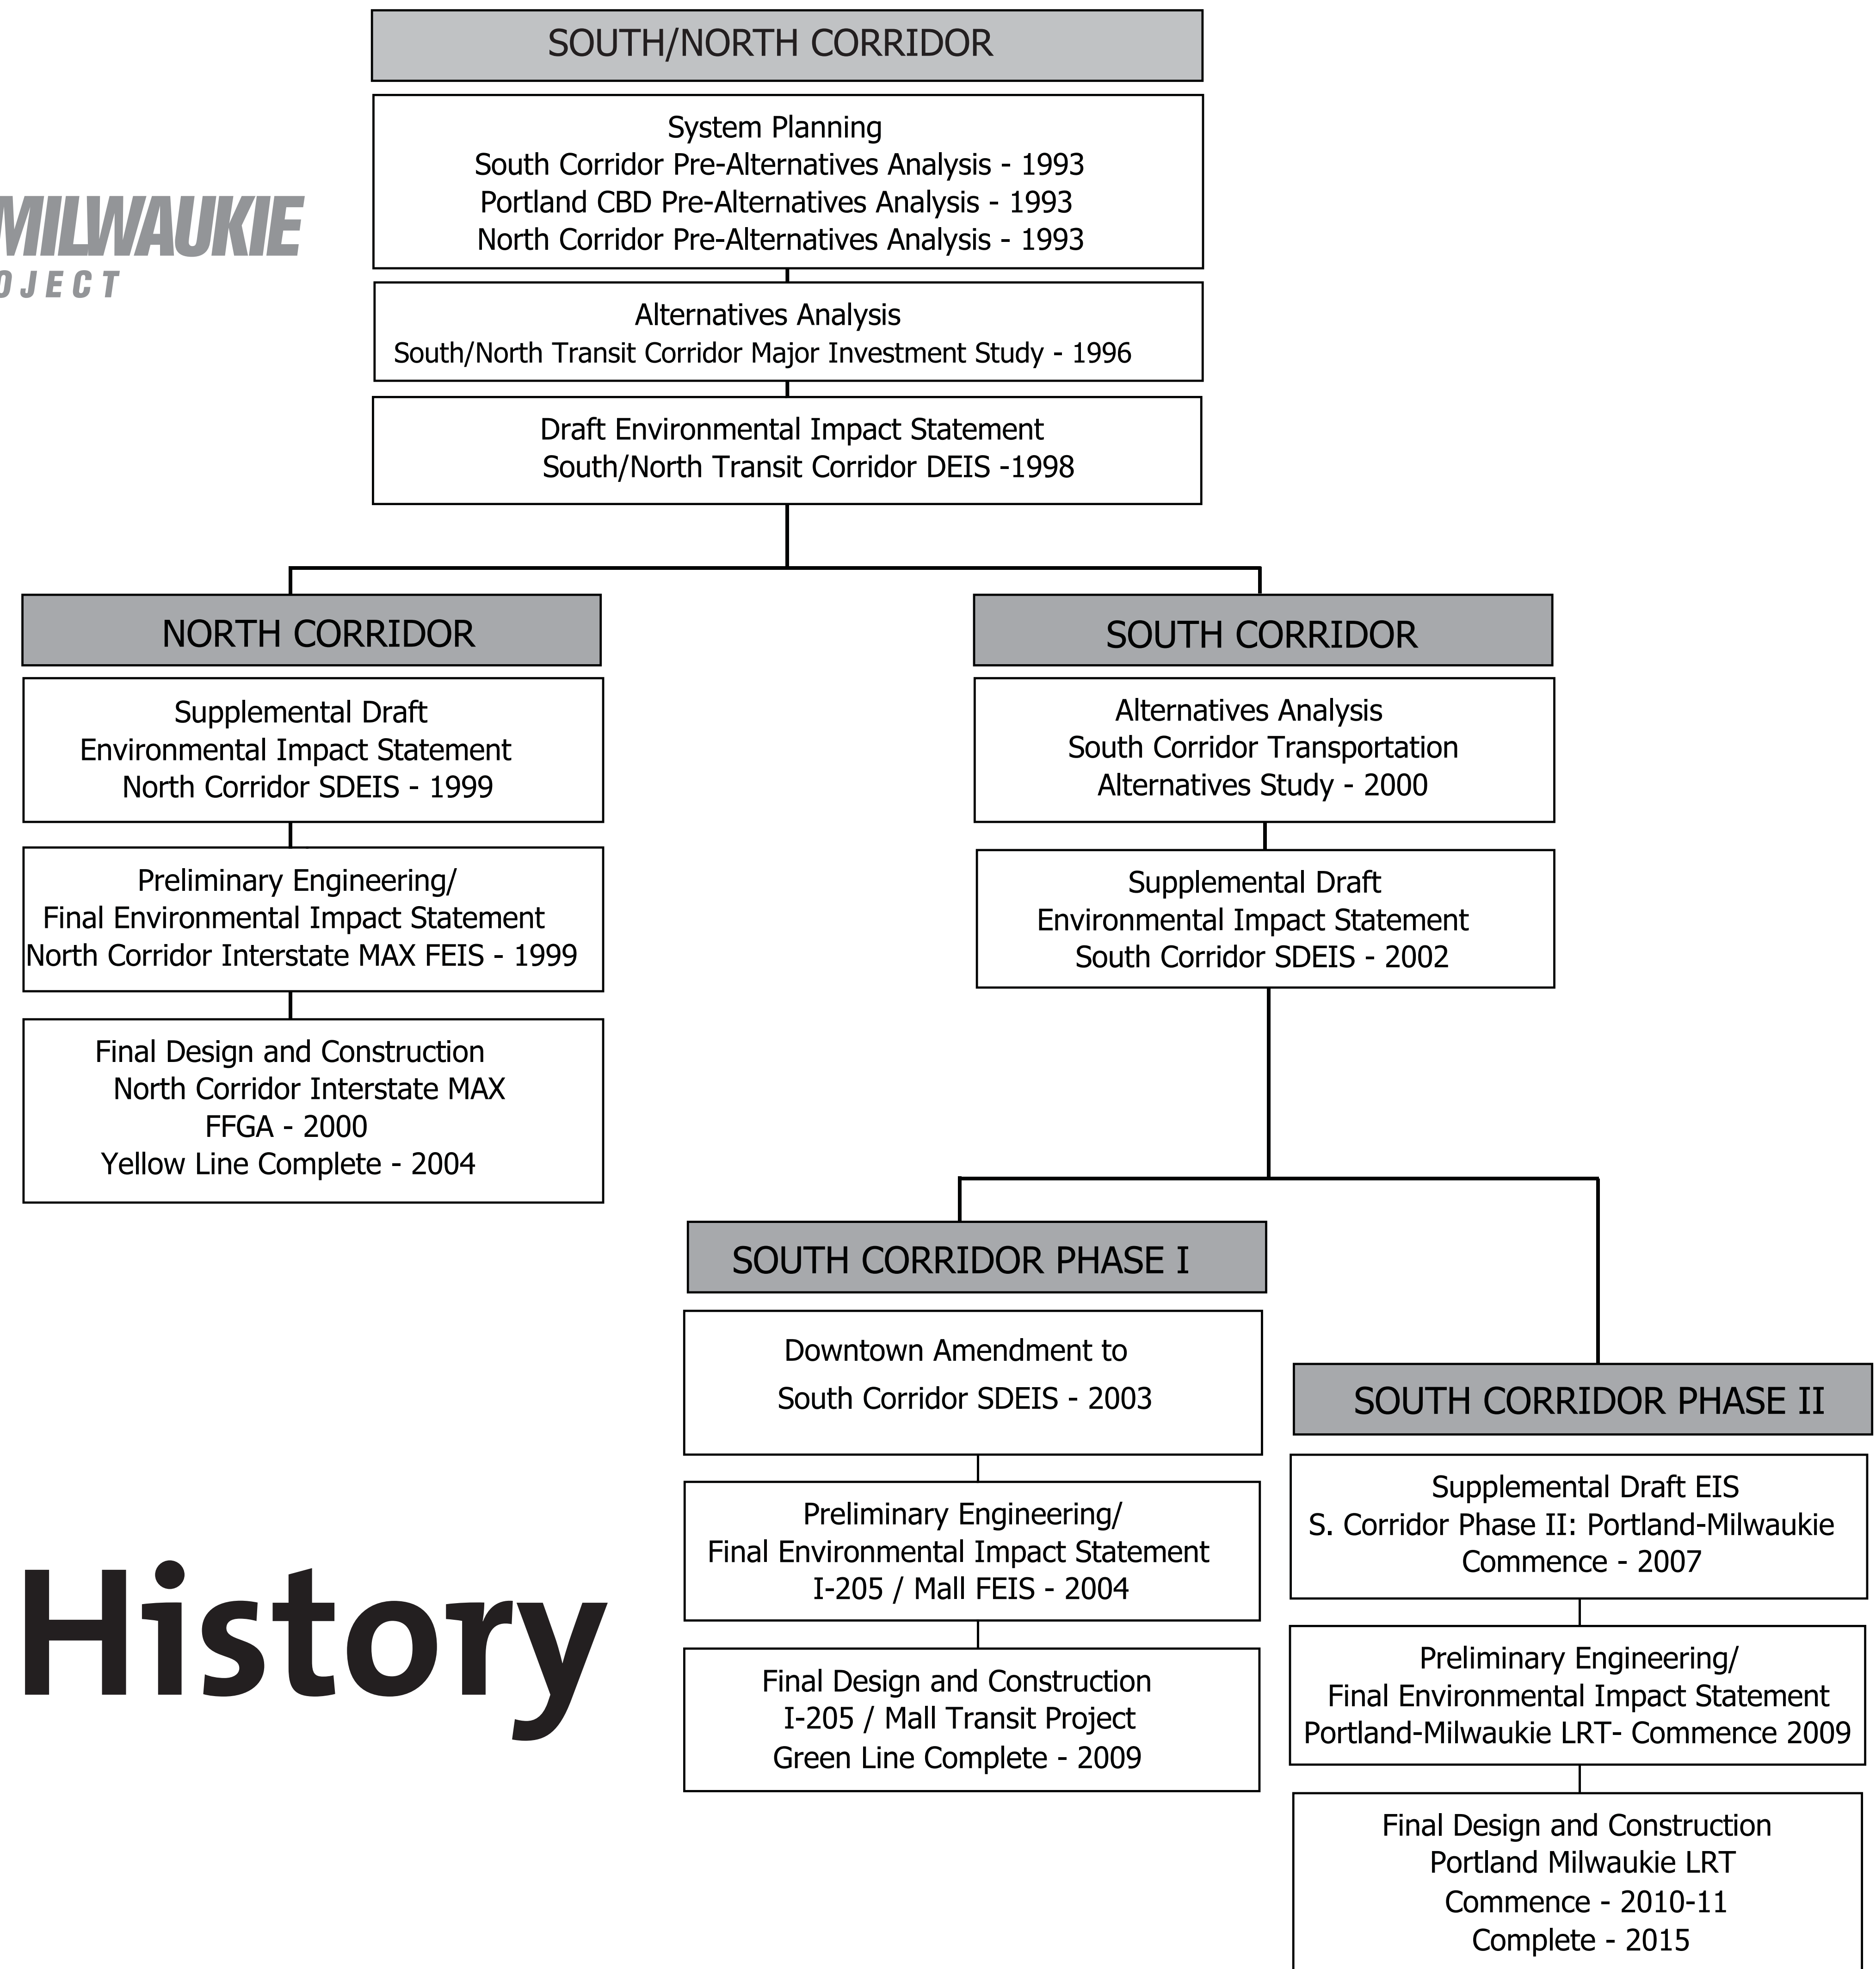

PORTLAND-MILWAUKIE LIGHT RAIL PROJECT

Project History